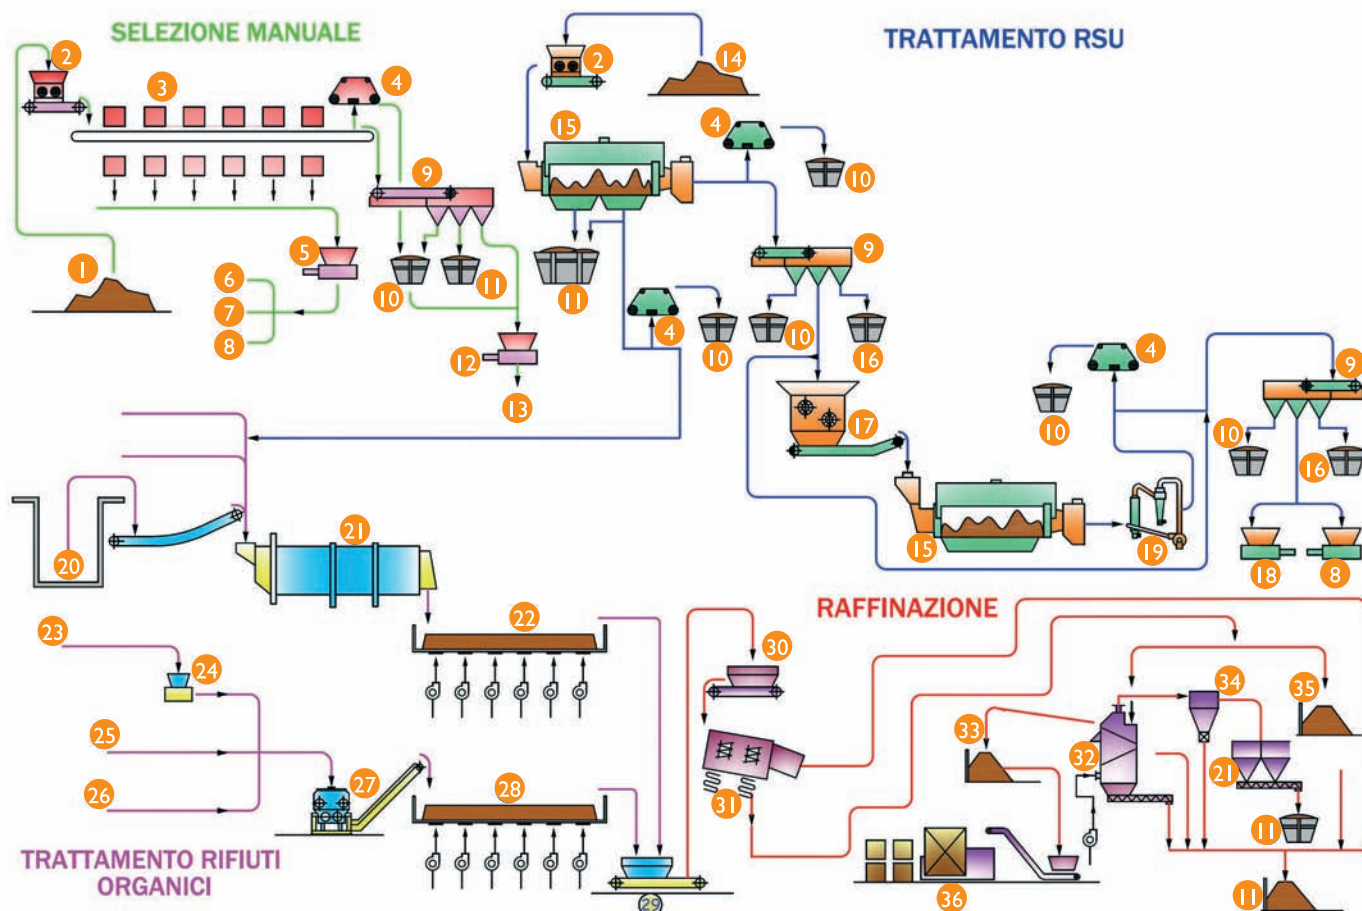

Integrated waste management system of the Versilia region, Italy.
RDF Production Plant

Massarosa, Italy

The integrated waste management system of the Versilia region is composed of a sorting and RDF production plant in the Municipality of Massarosa (LU) and of a waste to energy plant in the Municipality of Pietrasanta (Lucca), for a total capacity of 140,000 ton/year. The waste to energy plant uses a fluidised bed boiler system for the combustion of RDF produced in the sorting plant located in the neighbouring Municipality of Massarosa (Lucca)

TM.E. built the entire plant on a Project Financing basis.

The plant is located in the Industrial Area of Massarosa at 30 km from the waste-to-energy plant

Legend

- | | |
|---------------------------------|----------------------------------|
| 1 Selected waste collection | 25 Sludge storage area |
| 2 Bag opener | 26 Market refuse storage area |
| 3 Manual pre-sorting cabin | 27 Shredder mixer |
| 4 Removal of ferrous parts | 28 Maturation/Fermentation area |
| 5 Plastic-paper press | 29 Conveyer belt |
| 6 Paper bales | 30 Clod-crusher, feeder, batcher |
| 7 Carton bales | 31 Vibrating screen |
| 8 Plastic bales | 32 Air type sorting machine |
| 9 Eddy current separator | 33 Compost |
| 10 Collection of ferrous parts | 34 Cyclone |
| 11 Scrap | 35 Reycle |
| 12 Press | 36 Packing machine |
| 13 Ferrous parts in bales | |
| 14 MSW reception and storage | |
| 15 Rotating screen | |
| 16 Non-ferrous collection | |
| 17 Shredder | |
| 18 Compactor | |
| 19 Aeraulic separator | |
| 20 Sludge tank | |
| 21 Pre-fermentation drum | |
| 22 Maturation/Fermentation area | |
| 23 Greenery storage area | |
| 24 Chipper | |